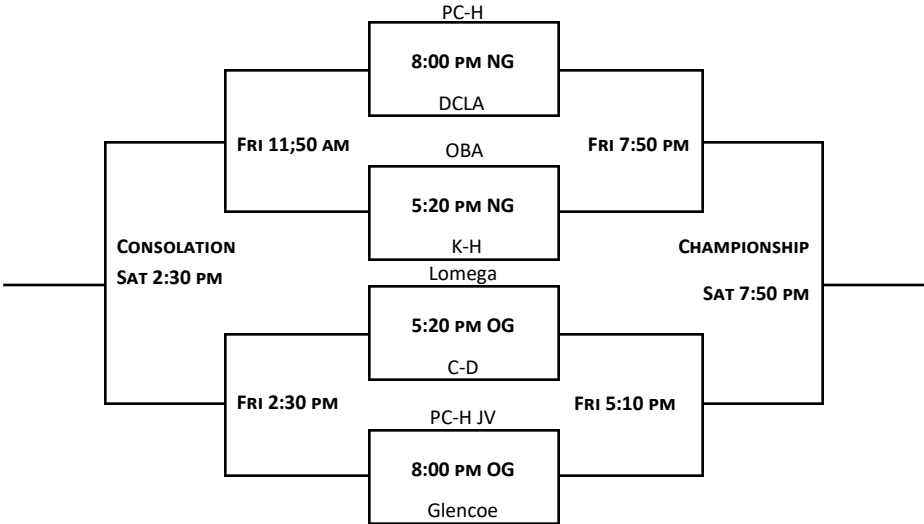

58th Annual Pond Creek-Hunter Invitational Tournament

December 7-9, 2017

www.pondcreek-hunter.k12.ok.us

Girls

Boys

SAT 10:30 AM

3RD PLACE
SAT 3:50 PM

SAT 11:50 AM

3RD PLACE
SAT 5:10 PM

Top team is Home and wears
WHITE

OG= Old Gym; NG= New Gym
PC-H will always be home on scoreboard

Top team is Home and wears
WHITE