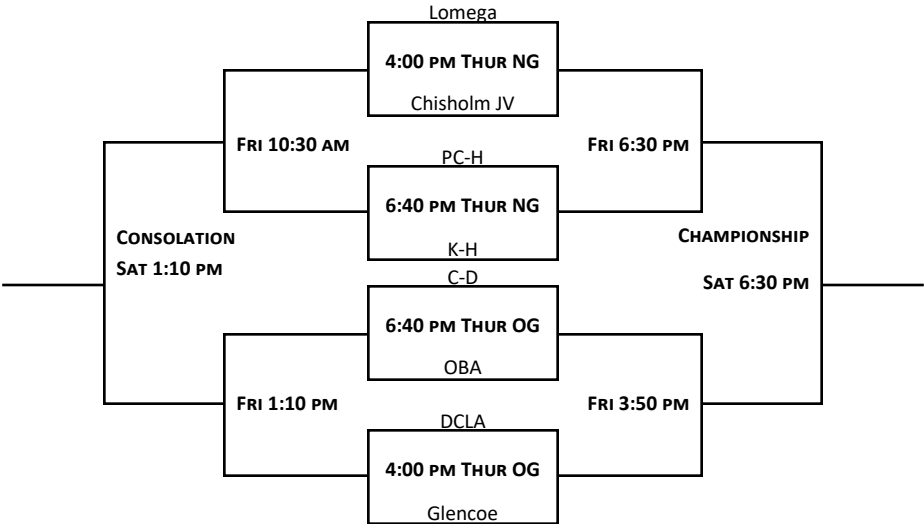

58th Annual Pond Creek-Hunter Invitational Tournament

December 7-9, 2017

www.pondcreek-hunter.k12.ok.us

Girls

Boys

SAT 10:30 AM

3RD PLACE
SAT 3:50 PM

SAT 11:50 AM

3RD PLACE
SAT 5:10 PM

Top team is Home and wears
WHITE

OG= Old Gym; NG= New Gym
PC-H will always be home on scoreboard

Top team is Home and wears
WHITE